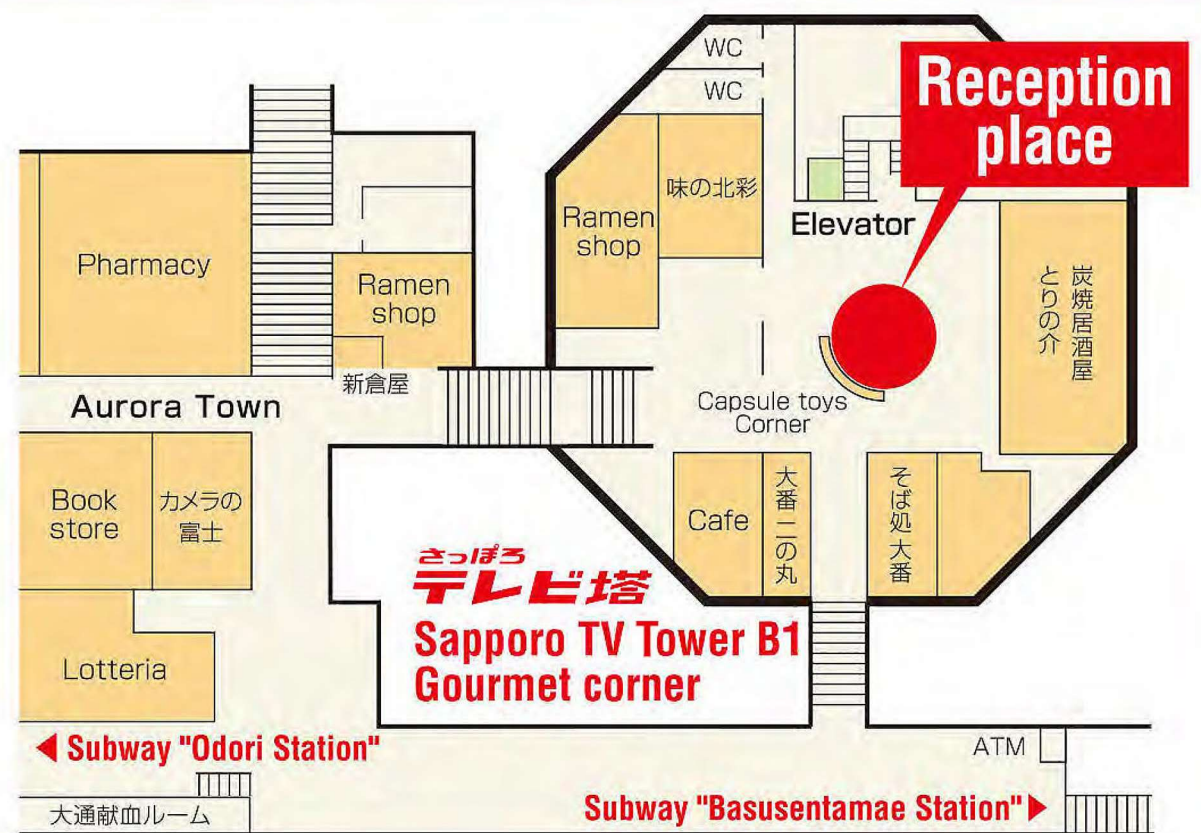

Reception place

Sapporo TV Tower B1 Gourmet corner

Reception start time / 12:45

- ◎ Please come to Sapporo TV Tower B1 floor by 13:00.
- ◎ We'll guide you to the bus stop after giving you bus tickets.

Bus stop